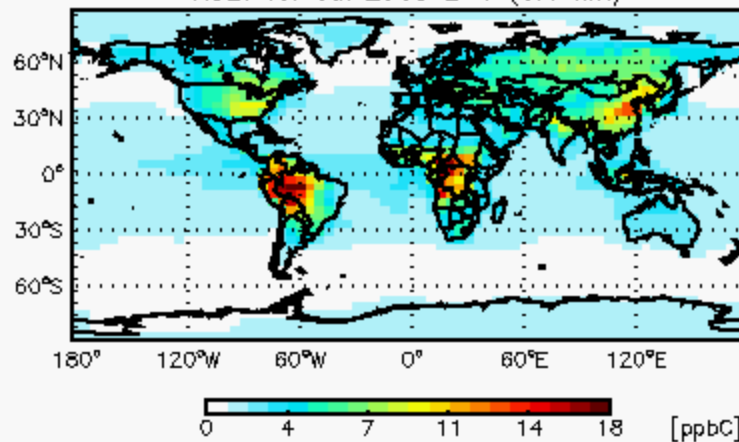

Updated Acetone Ocean

V8.03.01

Updated Acetone Ocean
Corrected Botswana Emissions

SURFACE ACETONE

V8.03.01

V8.03.01

Updated Acetone Ocean

GEOS5 47L: ctm.bpch.20050701

ACET for Jul 2005 L=1 (0.1 km)

Updated Acetone Ocean
Corrected Botswana Emissions

GEOS5 47L: ctm.bpch.testAfrica

ACET for Jul 2005 L=1 (0.1 km)

ctm.bpch.testAfrica - ctm.bpch.20050701

Absolute Difference

ctm.bpch.testAfrica - ctm.bpch.20050701