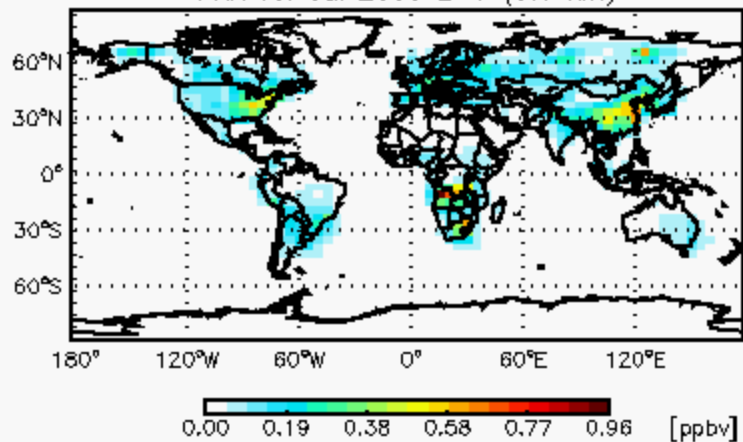

SURFACE PAN

V8.03.01

Updated Acetone Ocean

GEOS5 47L: ctm.bpch.20050701

PAN for Jul 2005 L=1 (0.1 km)