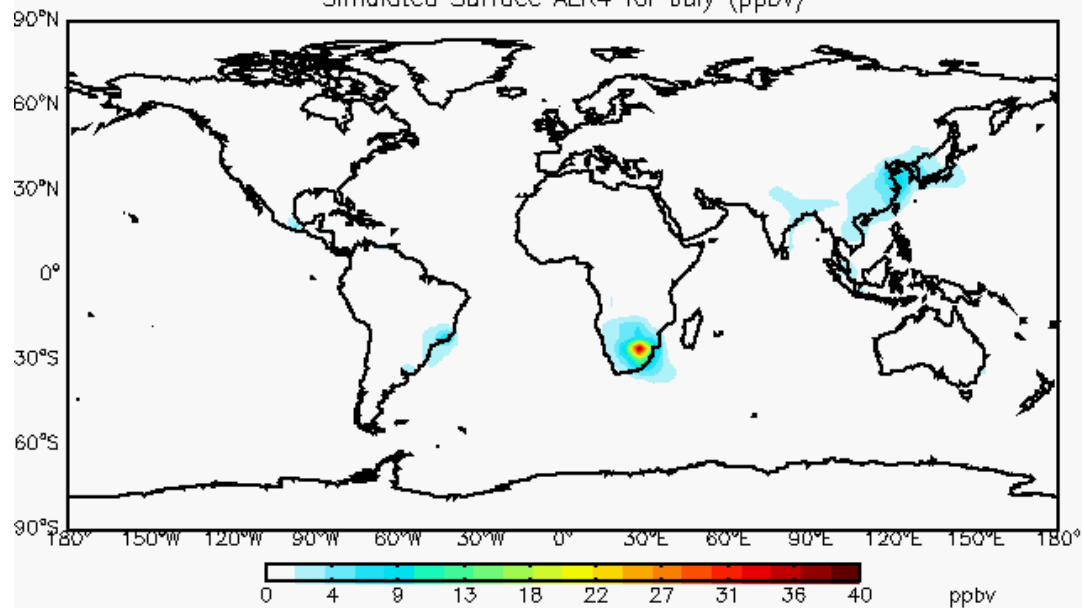

Propane

V8.03.01

Updated Acetone Ocean

V8.03.01

Updated Acetone Ocean
Corrected Botswana Emissions

Simulated Surface ALK4 for July (ppbv)

\geq C4 alkanes

V8.03.01