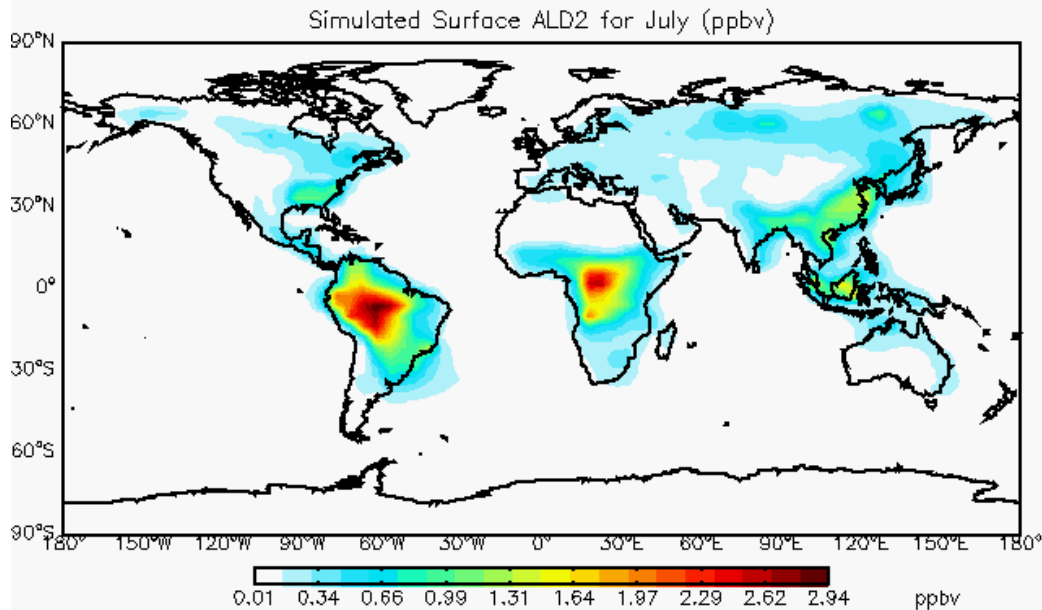

Updated Acetone Ocean

Simulated Surface ALK4 for July (ppbv)

V8.03.01

Updated Acetone Ocean
Corrected Botswana Emissions

Acetaldehyde

V8.03.01

Updated Acetone Ocean

V8.03.01