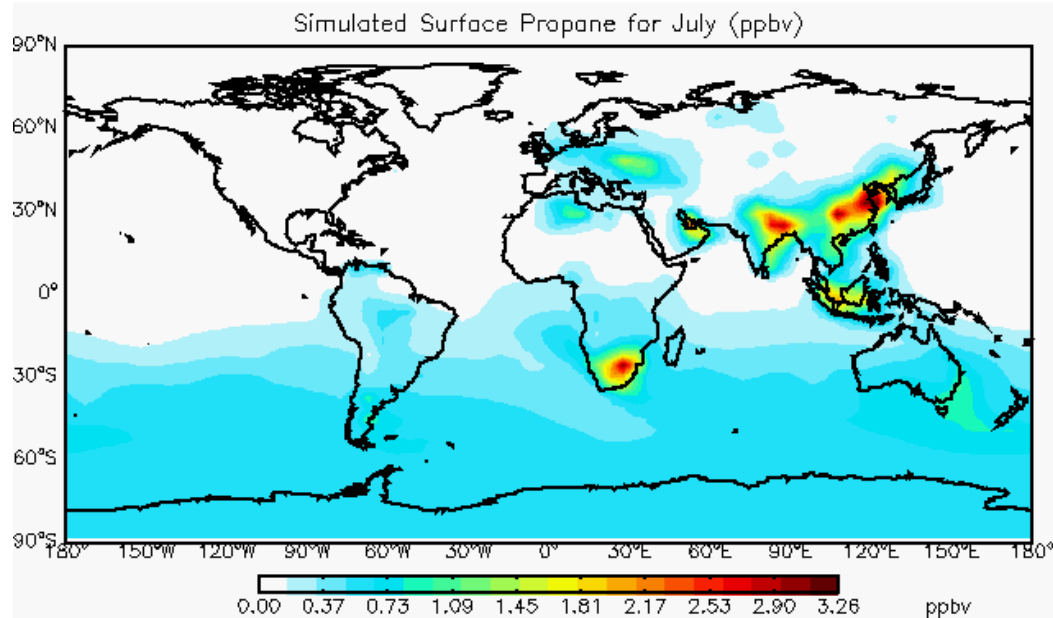

Propane

V8.03.01

Updated Acetone Ocean

V8.03.01

Updated Acetone Ocean
Corrected Botswana Emissions

Simulated Surface ALK4 for July (ppbv)

\geq C4 alkanes

V8.03.01