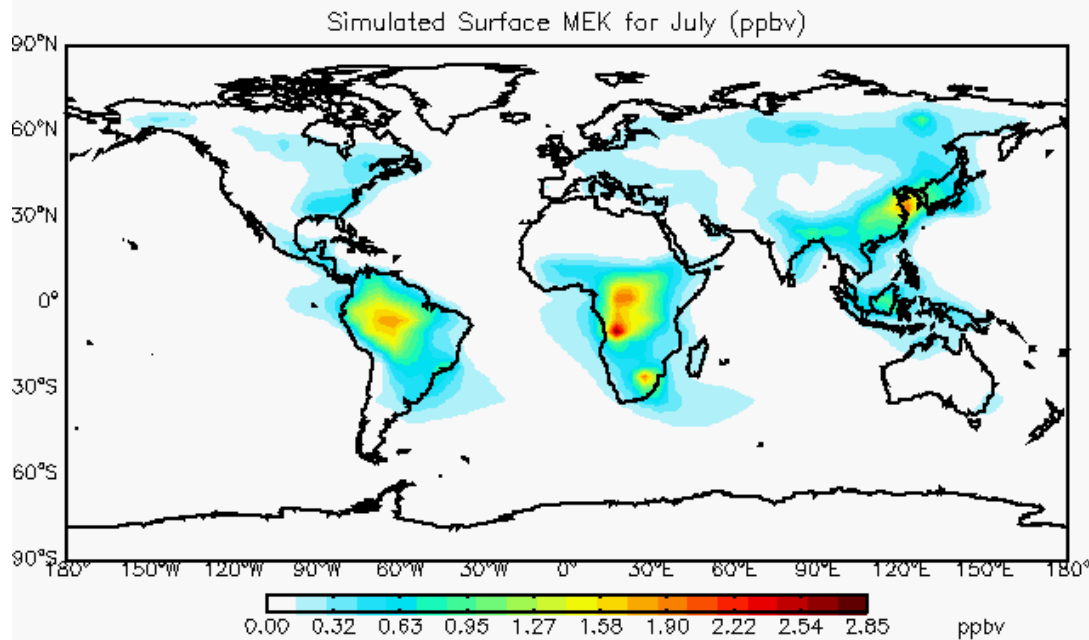

Methyl Ethyl Ketone

V8.03.01

Updated Acetone Ocean

V8.03.01

Updated Acetone Ocean
Corrected Botswana Emissions