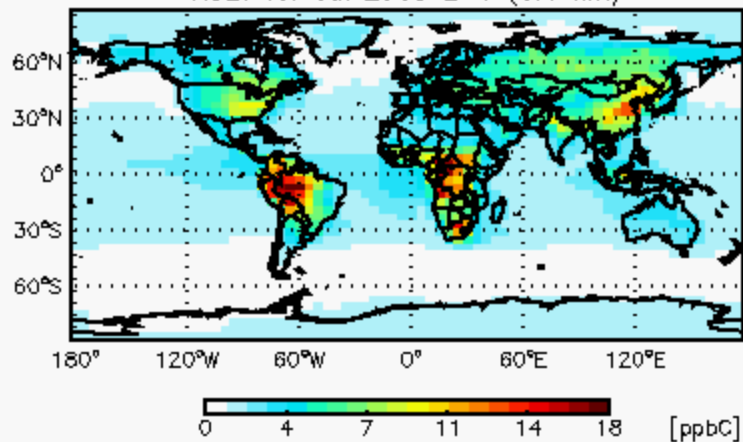

Updated Acetone Ocean

V8.03.01

Updated Acetone Ocean
Corrected Botswana Emissions

SURFACE ACETONE

V8.03.01

V8.03.01

Updated Acetone Ocean

GEOS5 47L: ctm.bpch.20050701

ACET for Jul 2005 L=1 (0.1 km)

Updated Acetone Ocean
Corrected Botswana Emissions

GEOS5 47L: ctm.bpch.testAfrica

ACET for Jul 2005 L=1 (0.1 km)

ctm.bpch.testAfrica - ctm.bpch.20050701

Absolute Difference

ctm.bpch.testAfrica - ctm.bpch.20050701