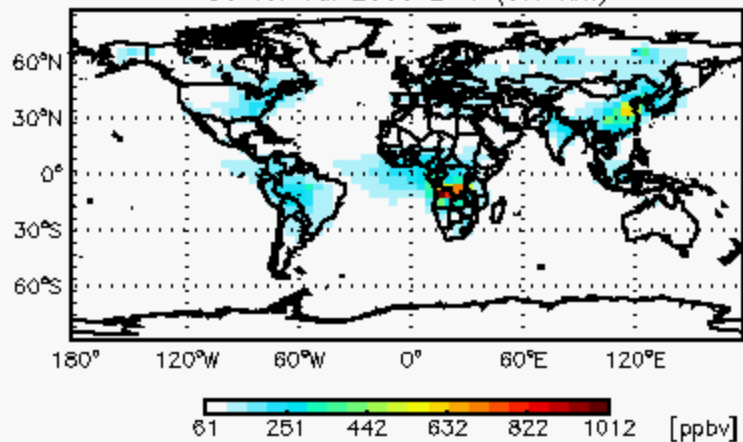

ACET for Jul 2005 L=1 (0.1 km)

Updated Acetone Ocean
Corrected Botswana Emissions

GEOS5 47L: ctm.bpch.testAfrica

ACET for Jul 2005 L=1 (0.1 km)

ctm.bpch.testAfrica - ctm.bpch.20050701

Absolute Difference

ctm.bpch.testAfrica - ctm.bpch.20050701

Percent Difference

SURFACE CO

V8.03.01

Updated Acetone Ocean

GEOS5 47L: ctm.bpch.20050701

CO for Jul 2005 L=1 (0.1 km)

ctm.bpch.testAfrica - ctm.bpch.20050701

Absolute Difference