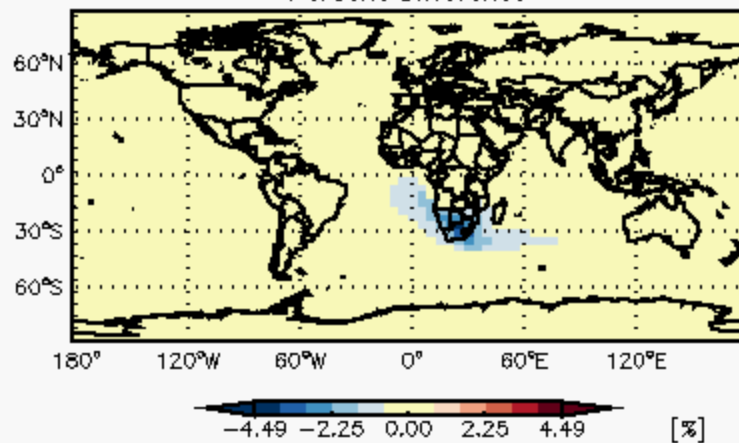

Percent Difference

SURFACE CO

V8.03.01

Updated Acetone Ocean

GEOS5 47L: ctm.bpch.20050701

CO for Jul 2005 L=1 (0.1 km)

ctm.bpch.testAfrica - ctm.bpch.20050701

Absolute Difference

V8.03.01

Updated Acetone Ocean
Corrected Botswana Emissions

GEOS5 47L: ctm.bpch.testAfrica

CO for Jul 2005 L=1 (0.1 km)

ctm.bpch.testAfrica - ctm.bpch.20050701

Percent Difference

SURFACE PAN

V8.03.01