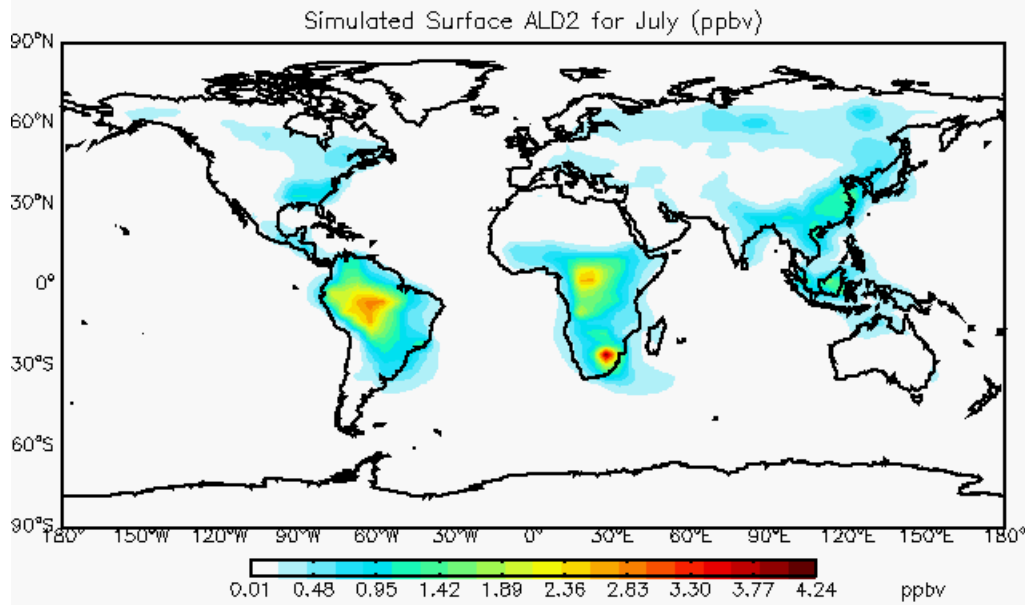

Updated Acetone Ocean

Simulated Surface ALK4 for July (ppbv)

V8.03.01

Updated Acetone Ocean
Corrected Botswana Emissions

Acetaldehyde

V8.03.01

Updated Acetone Ocean

V8.03.01