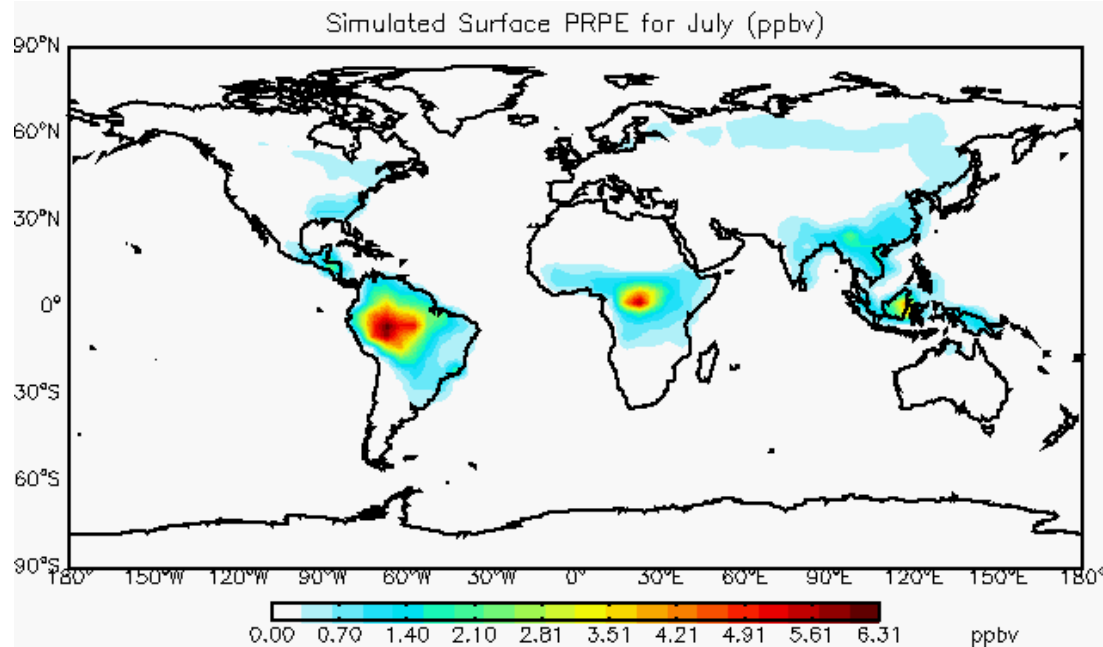

C3 Alkanes

V8.03.01

Updated Acetone Ocean

V8.03.01

Updated Acetone Ocean
Corrected Botswana Emissions