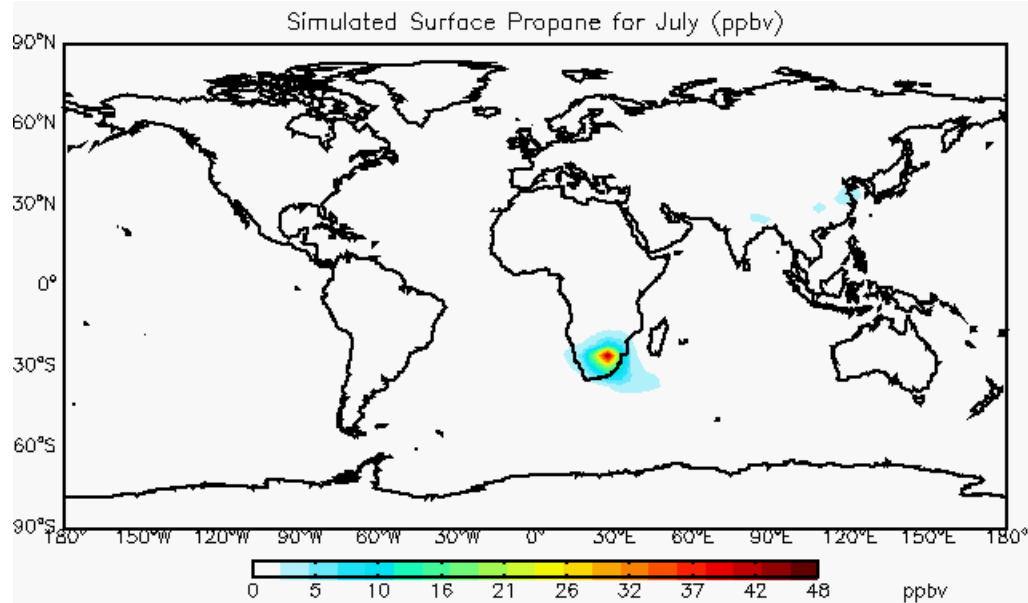

Propane

V8.03.01

Updated Acetone Ocean

V8.03.01

Updated Acetone Ocean
Corrected Botswana Emissions

Simulated Surface ALK4 for July (ppbv)

\geq C4 alkanes

V8.03.01