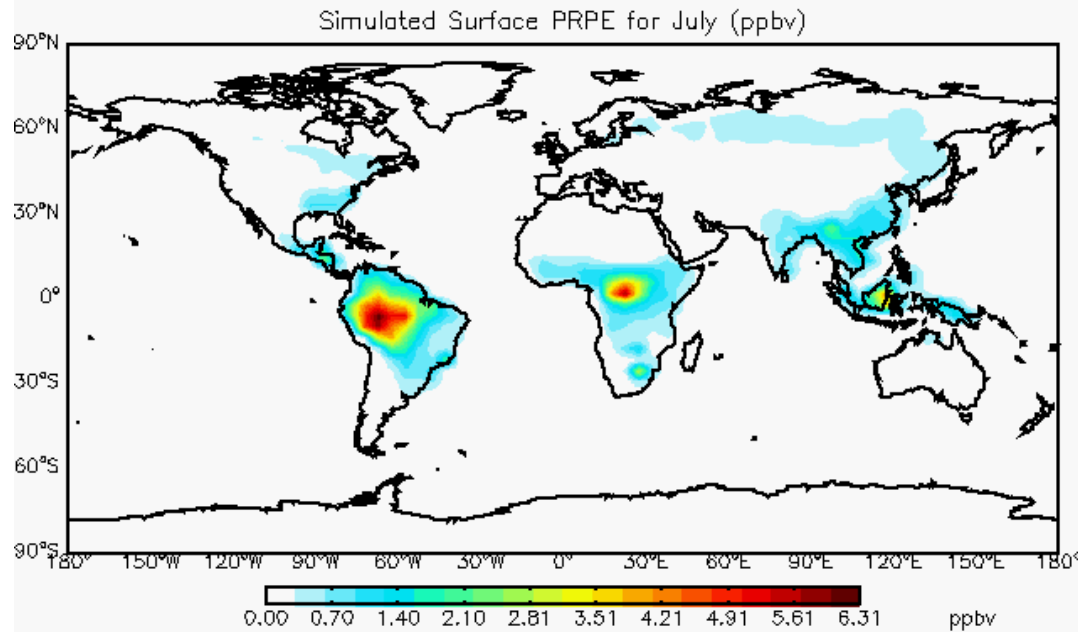

C3 Alkanes

V8.03.01

Updated Acetone Ocean

V8.03.01

Updated Acetone Ocean
Corrected Botswana Emissions