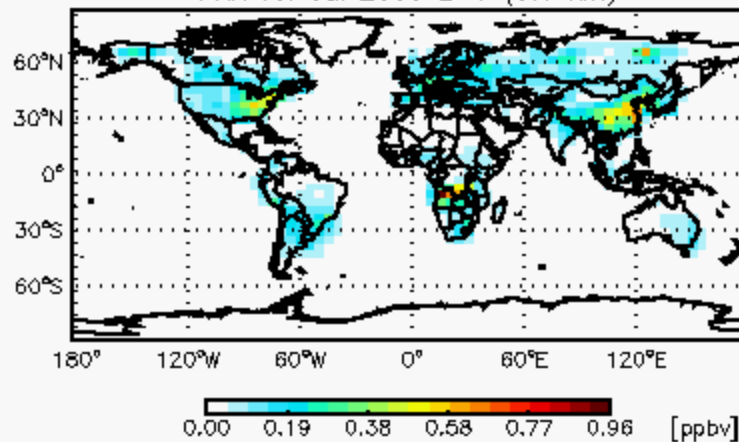

Updated Acetone Ocean

GEOS5 47L: ctm.bpch.20050701

PAN for Jul 2005 L=1 (0.1 km)

V8.03.01

Updated Acetone Ocean
Corrected Botswana Emissions

GEOS5 47L: ctm.bpch.testAfrica

PAN for Jul 2005 L=1 (0.1 km)

ctm.bpch.testAfrica - ctm.bpch.20050701

Absolute Difference

ctm.bpch.testAfrica - ctm.bpch.20050701

Percent Difference