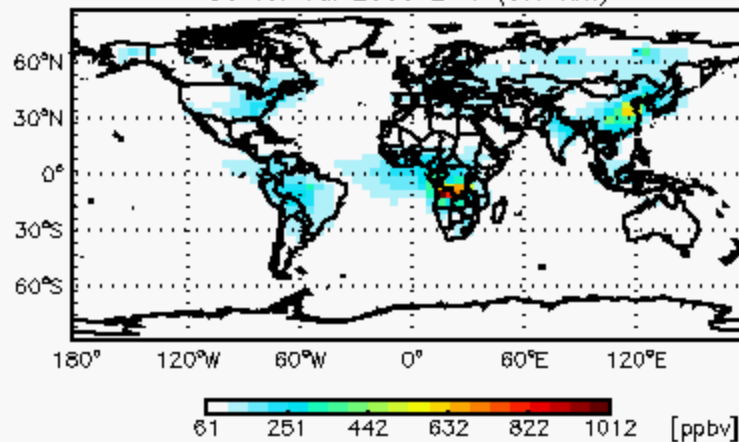

V8.03.01

Updated Acetone Ocean
Corrected Botswana Emissions

GEOS5 47L: ctm.bpch.testAfrica

CO for Jul 2005 L=1 (0.1 km)