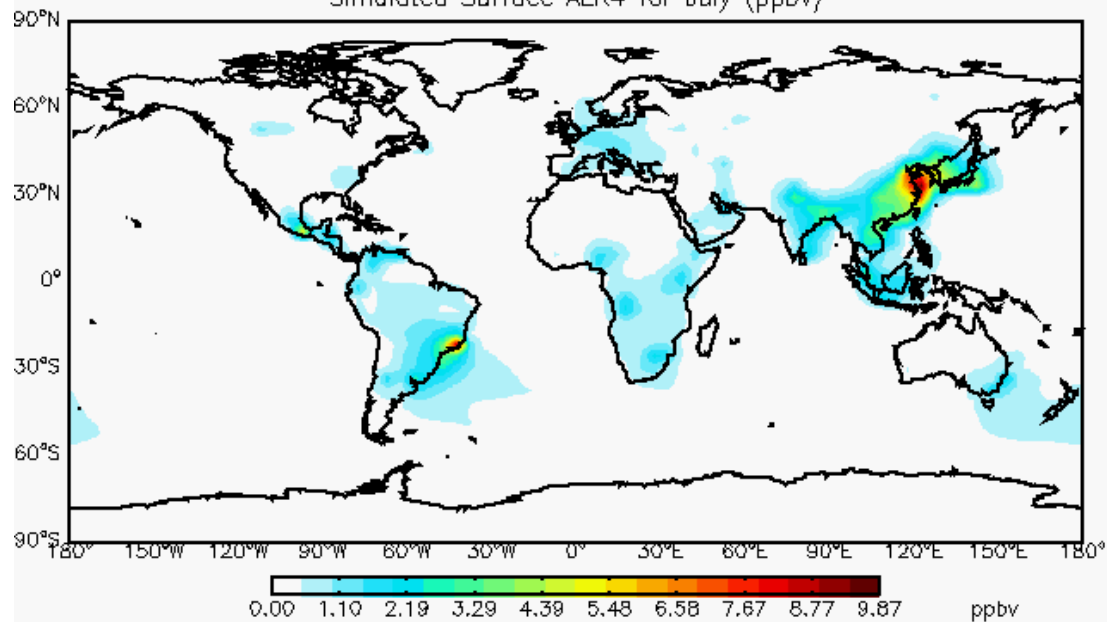

Propane

V8.03.01

Updated Acetone Ocean

V8.03.01

Updated Acetone Ocean
Corrected Botswana Emissions

Simulated Surface ALK4 for July (ppbv)

\geq C4 alkanes

V8.03.01

Updated Acetone Ocean

Simulated Surface ALK4 for July (ppbv)

V8.03.01

Updated Acetone Ocean
Corrected Botswana Emissions

Acetaldehyde

V8.03.01

Updated Acetone Ocean

V8.03.01