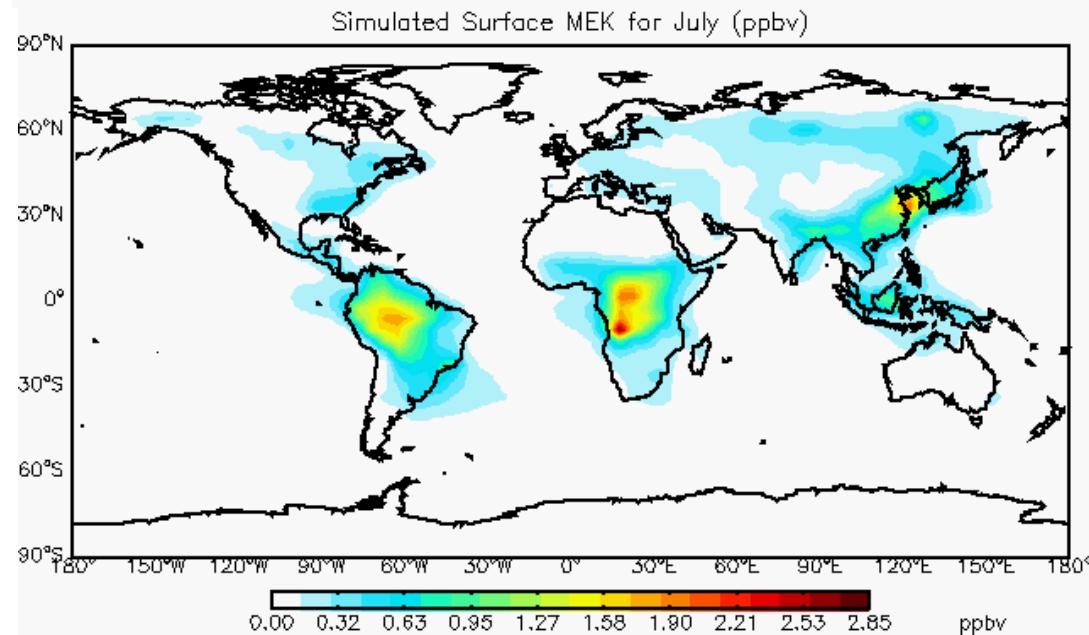

Methyl Ethyl Ketone

V8.03.01

Updated Acetone Ocean

V8.03.01

Updated Acetone Ocean
Corrected Botswana Emissions